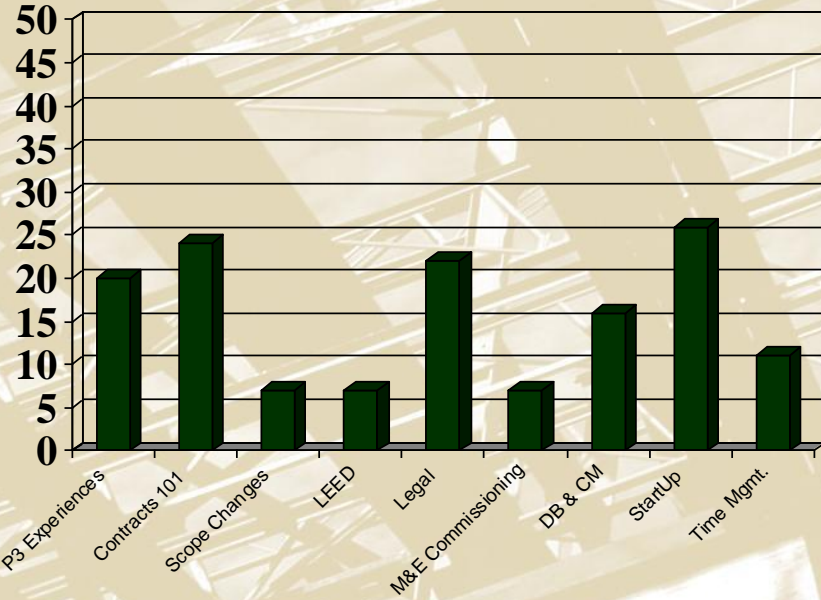

Participation

■ # of Full-Time Employees in Attendance